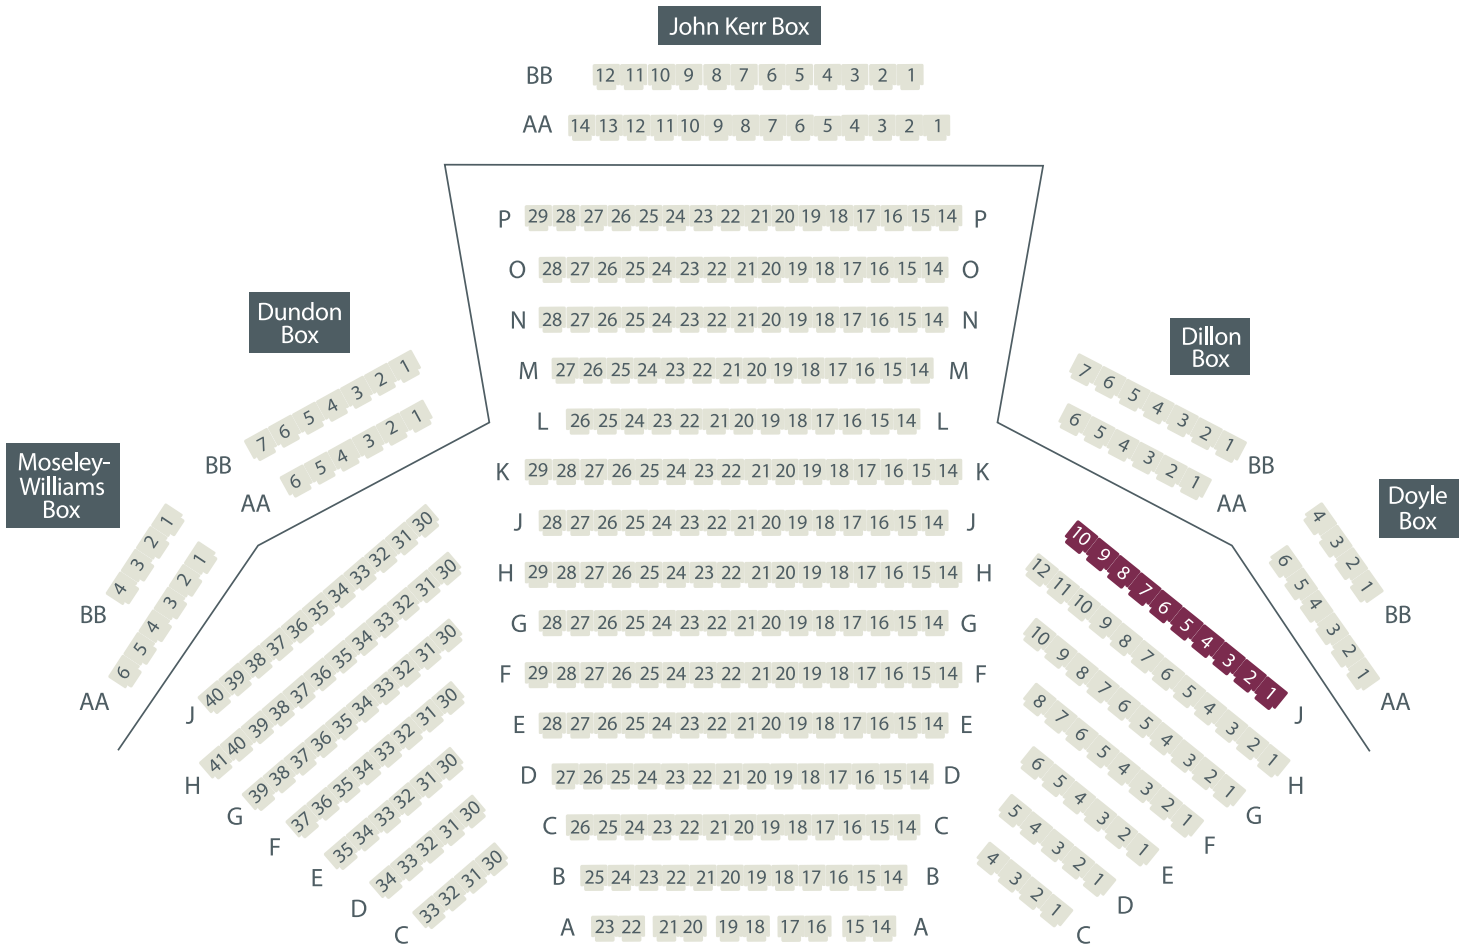

# ST. JACOBS COUNTRY PLAYHOUSE

## The Carr Family Auditorium

### STAGE

Please note: There is no elevator to the boxes; they are accessed by stairs only.

Seats on the left side of the main level are accessed by several stairs. Seats on the right side are accessed by a gentle sloping ramp.

Patrons with mobility challenges should book seats early and on the right side of the main level.

Free Parking

Wheelchair accessible main floor; stairs only to boxes

398 Seats